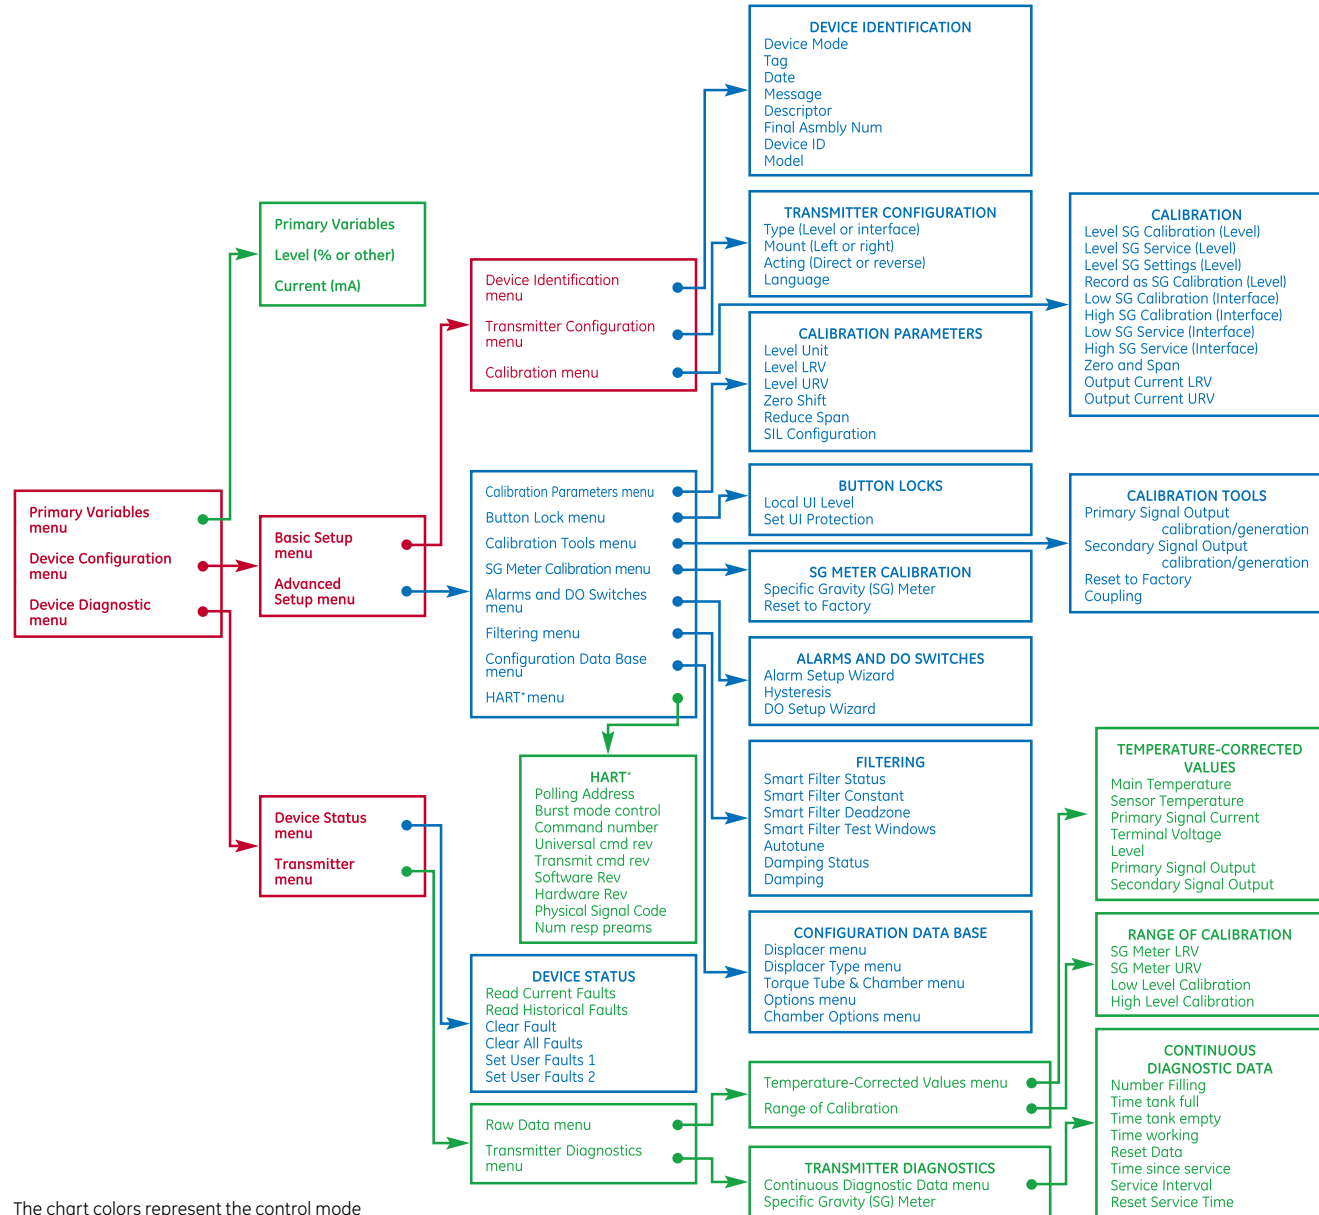

HART* Handheld Communicator Guide for Masoneilan* 12400 Level Transmitter

Revision: 112

The chart colors represent the control mode of the 12400 in which the function is available:

Red: Normal Operating Mode
Blue: Setup Mode
Green: View Data /Error Mode

Please consult Masoneilan* 12400 Instruction Manual for complete details on the device features and functions.

www.ge-energy.com

GEA19664 12/2011

[Formerly Dresser ID: GW12400]