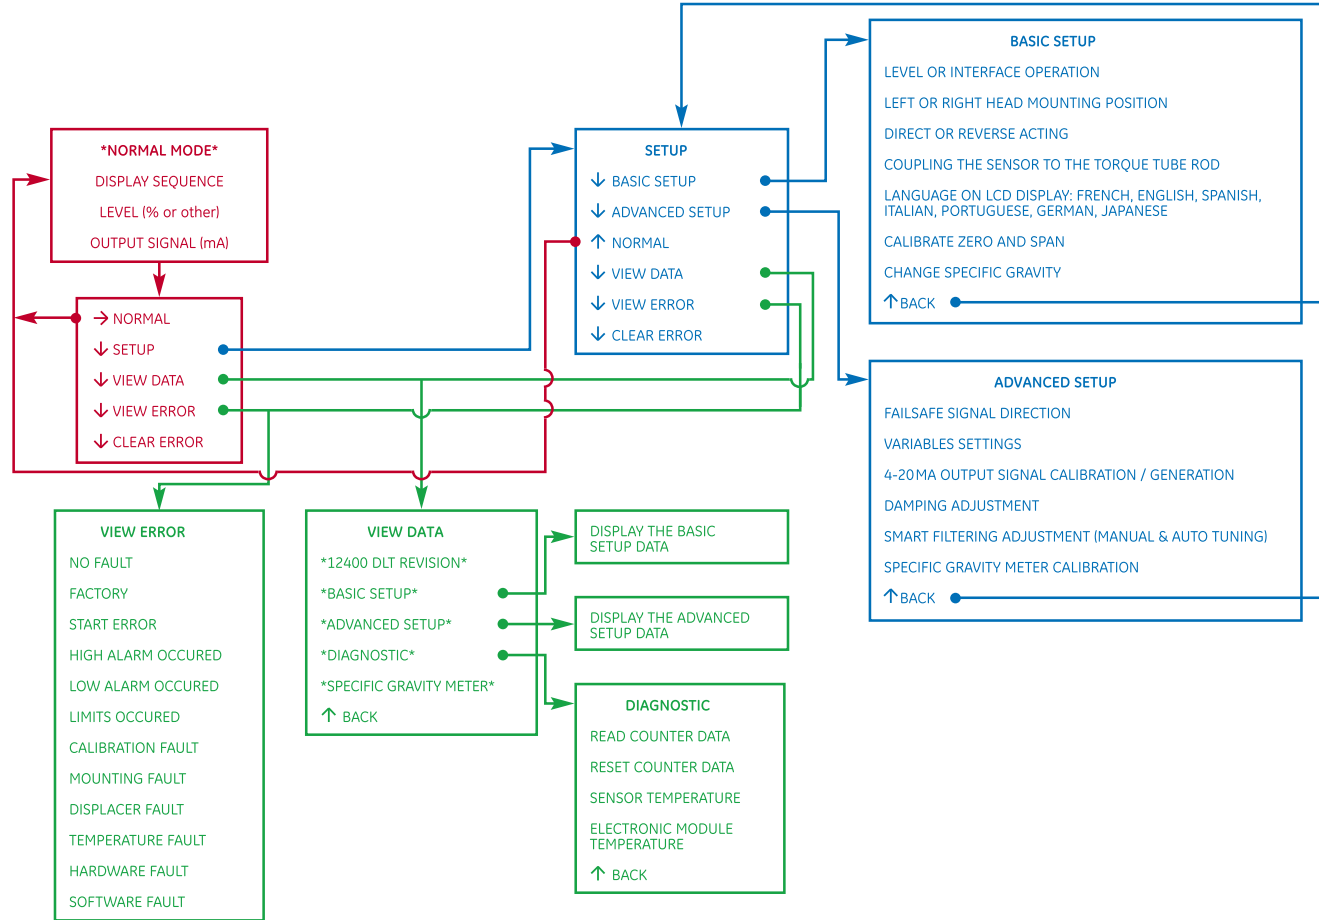

Pushbutton Guide for Masoneilan* 12400 Level Transmitter

Revision: 112

Pushbutton Guide for Masoneilan* 12400 Level Transmitter

The chart colors represent the control mode of the 12400 in which the function is available:

- Red: Normal Operating Mode
- Blue: Setup Mode
- Green: View Data /Error Mode

Please consult Masoneilan* 12400 Instruction Manual for complete details on the device features and functions.

HART* Handheld Communicator Guide for Masoneilan* 12400 Level Transmitter

HART* Handheld Communicator Guide for Masoneilan* 12400 Level Transmitter

Revision: 112

The chart colors represent the control mode of the 12400 in which the function is available:

Red: Normal Operating Mode
 Blue: Setup Mode
 Green: View Data /Error Mode